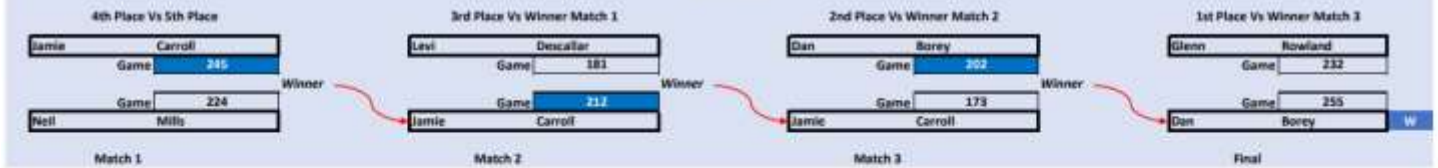

Open Men

Classic Men

Graded Men

90 % of 200

Graded Women

90 % of 200